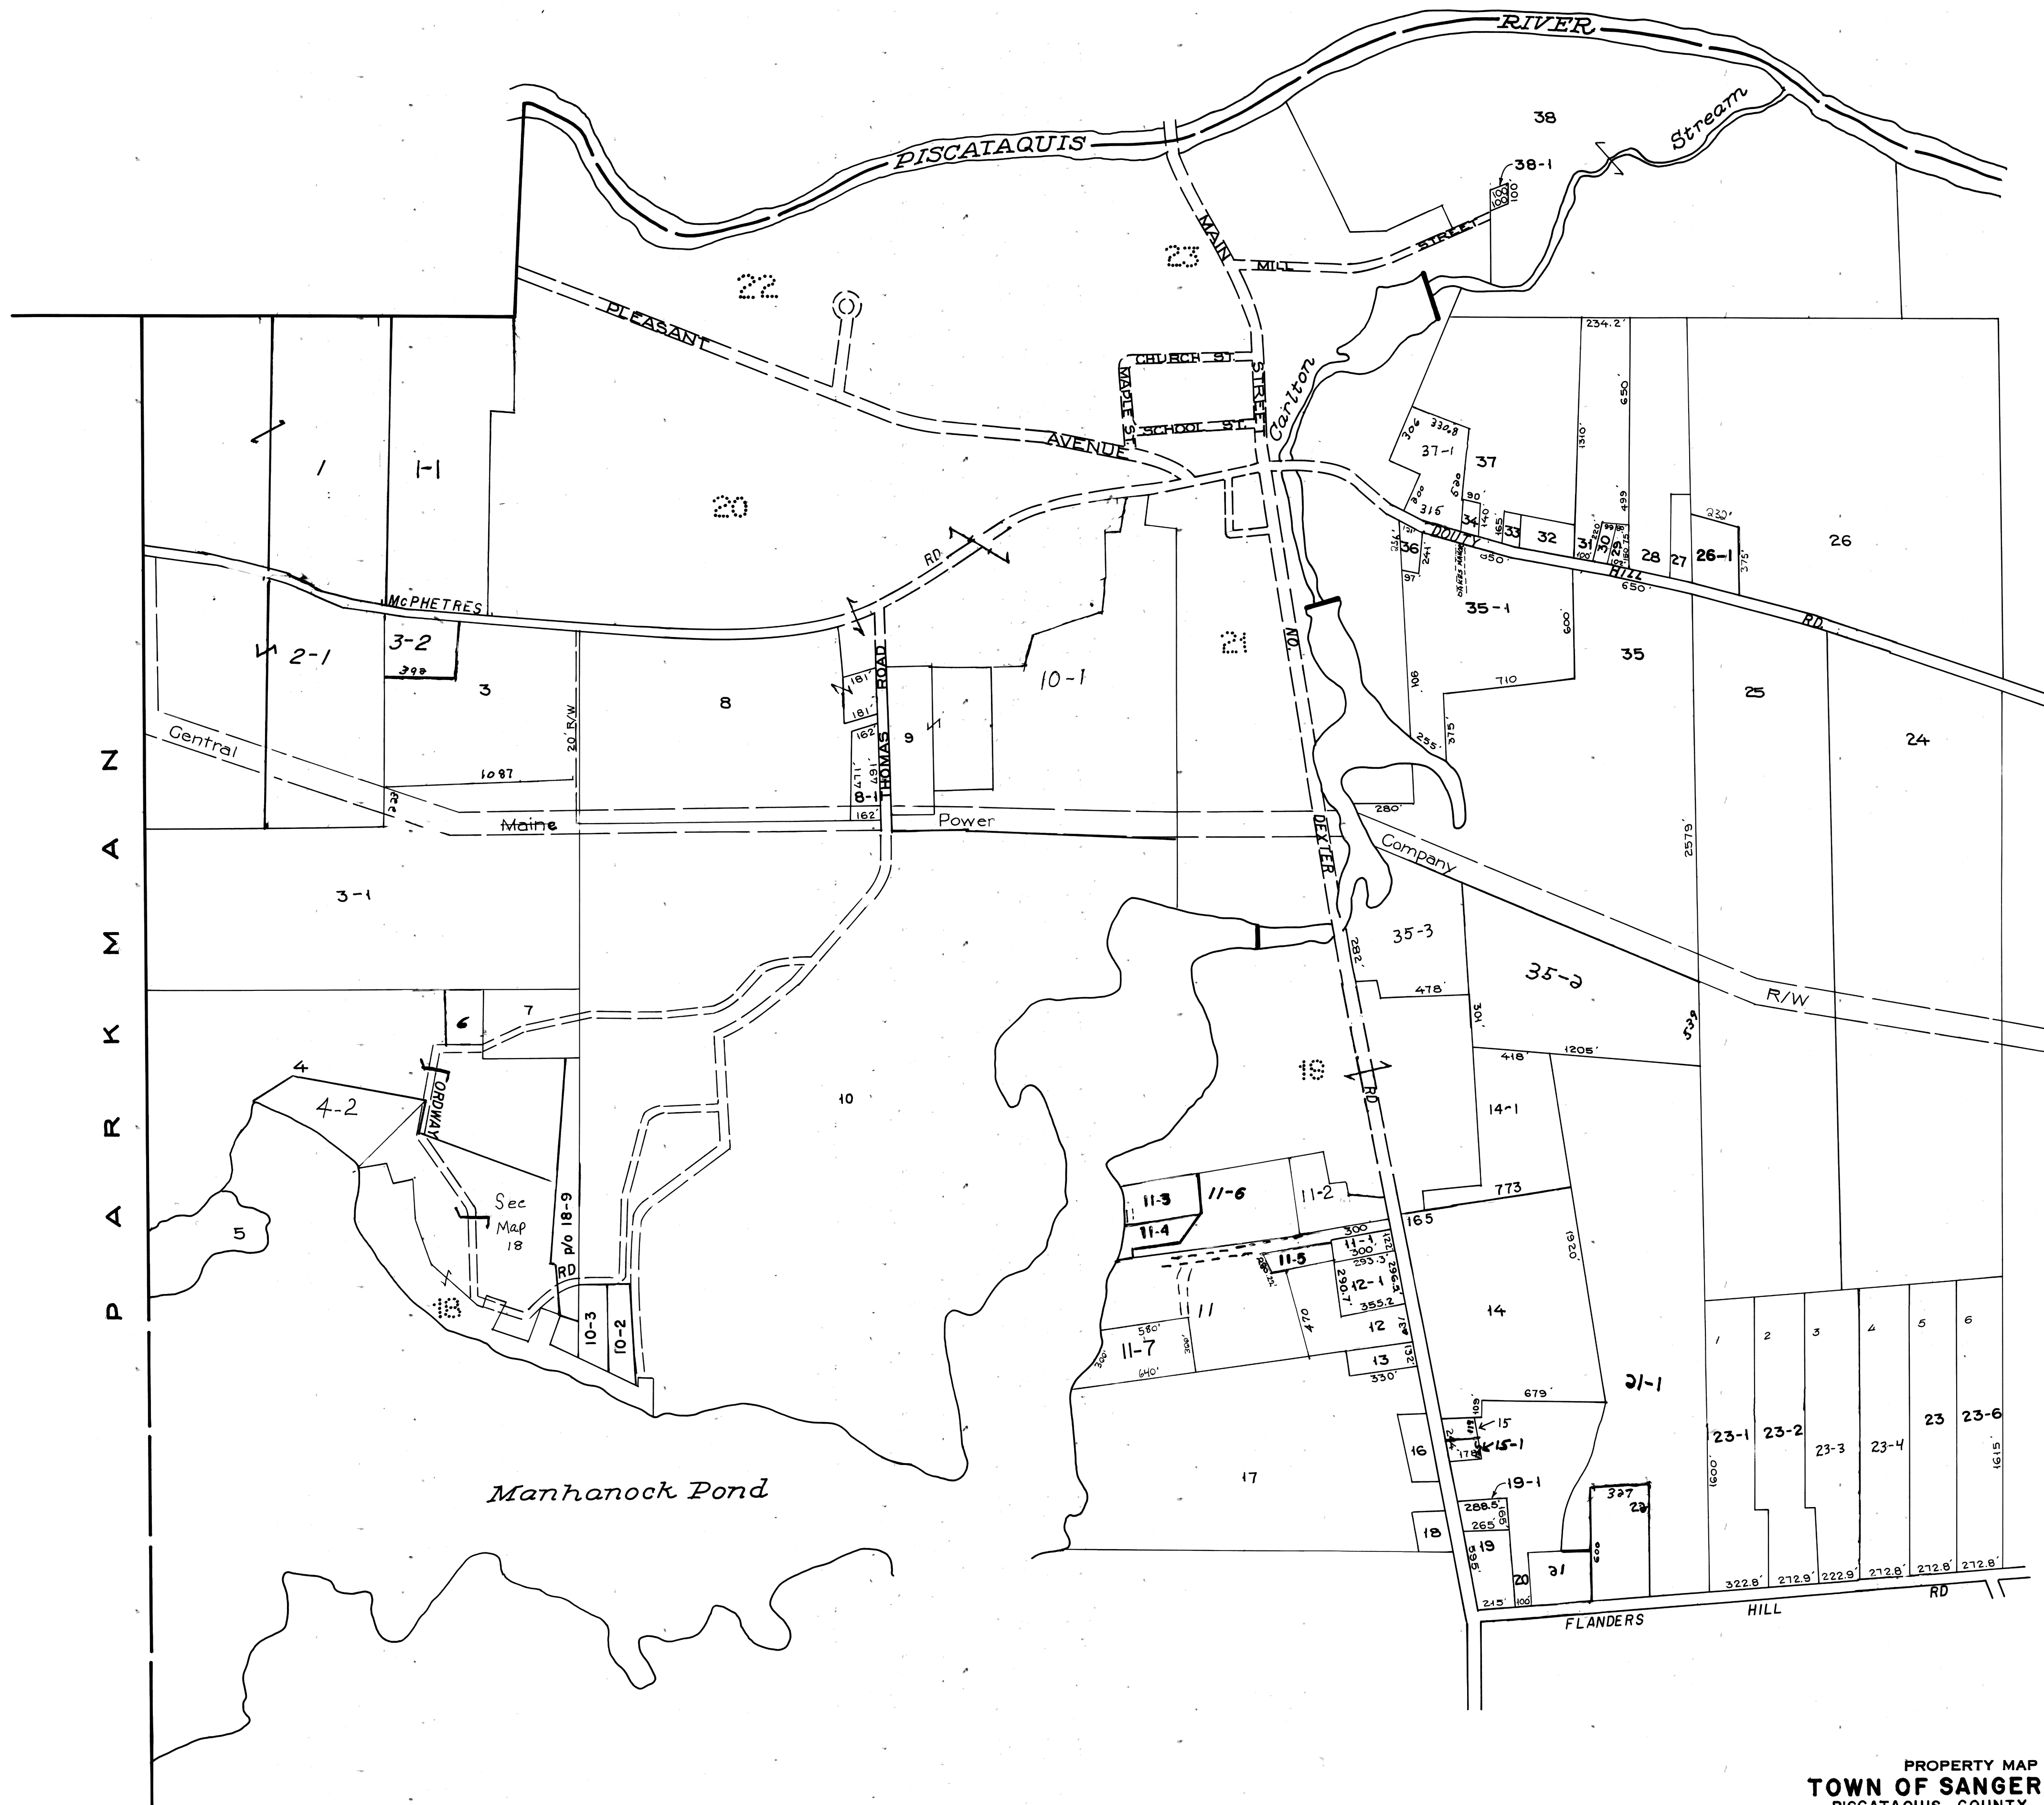

GUILFORD

SANGERVILLE

LEGEND
PARCEL NUMBERS 1
ADJACENT MAPS
MATCH LINE

For Assessment Purposes
Not to be used for Conveyances

PROPERTY MAP
TOWN OF SANGERVILLE
PISCATAQUIS COUNTY, MAINE
PREPARED BY
JAMES W. SEWALL COMPANY OLD TOWN, MAINE
SCALE 1 INCH = 500 ± FEET